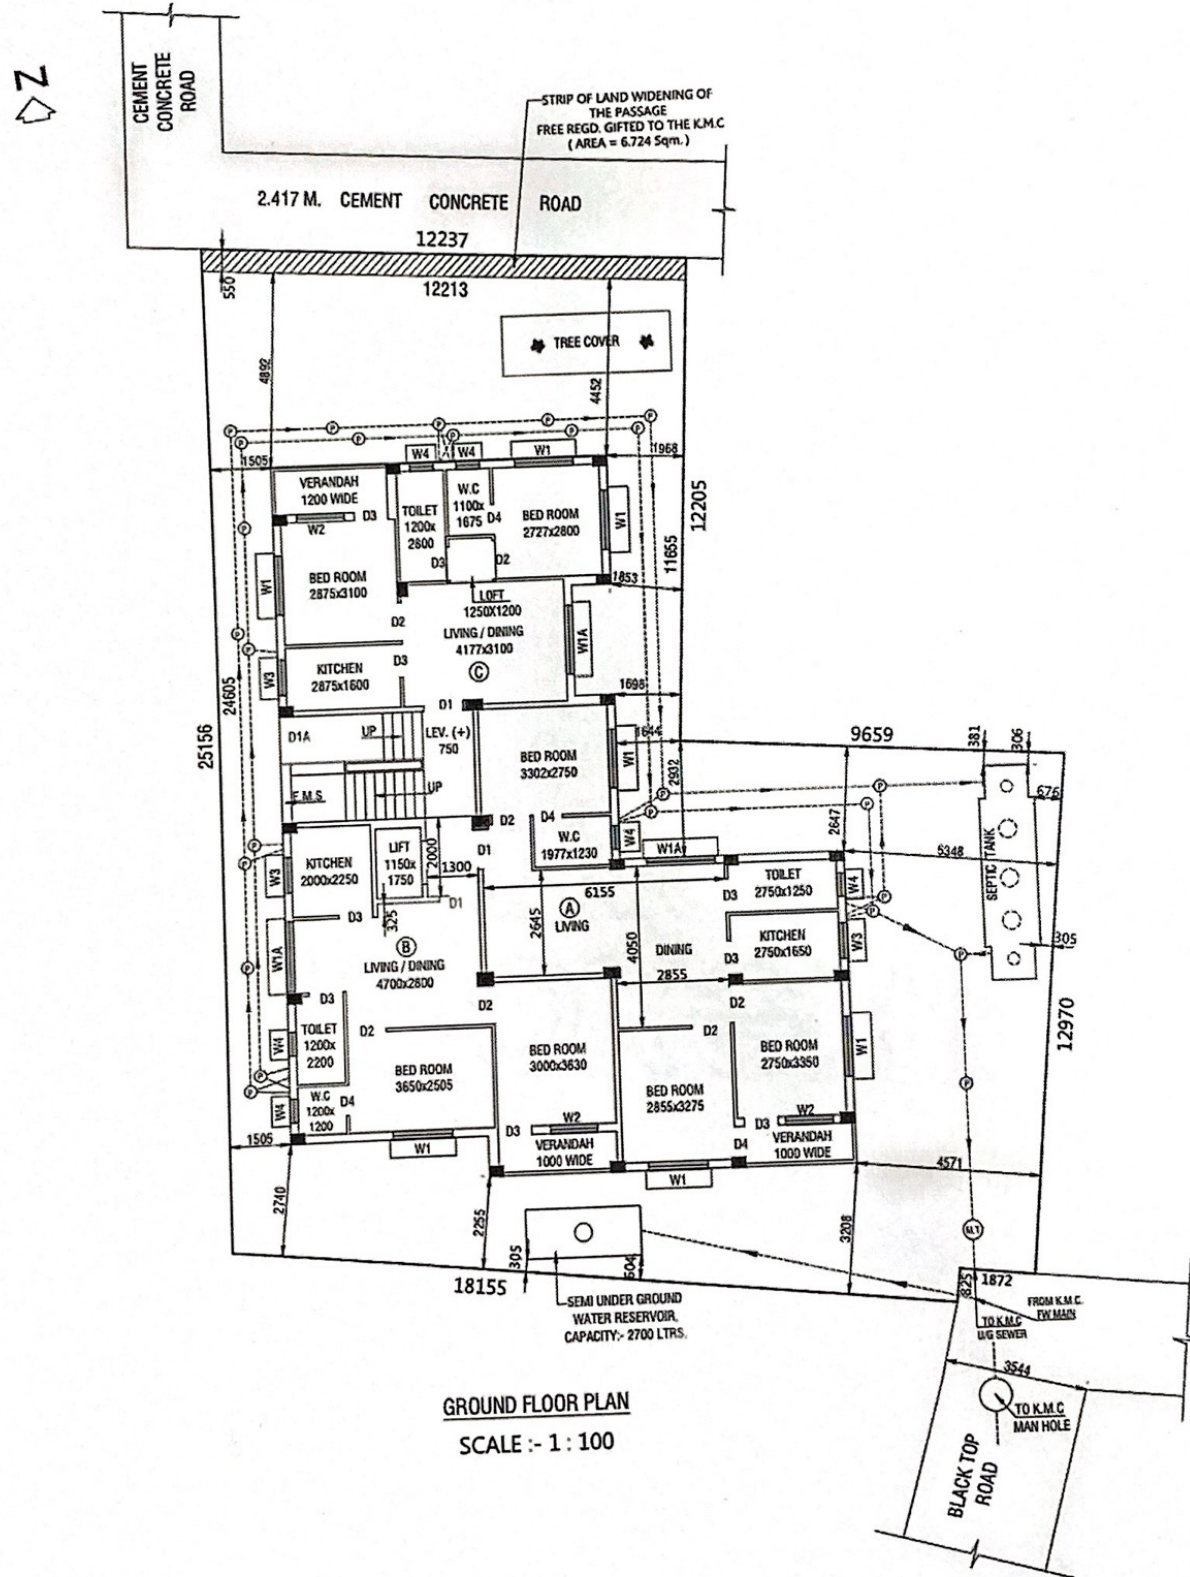

LATITUDE: 22.4819055° N
LONGITUDE: 88.3770240° E

M/s. DEBDUT ENTERPRISE

Debdut Enterprise

Partners